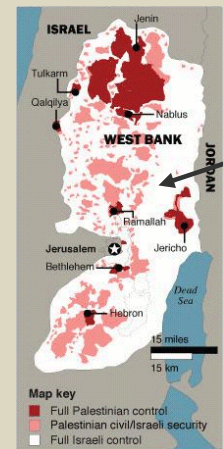

Project Location

West Bank

	Description	Cost USD	Total USD
1	1500 Chickens	$11/Chicken	$16,500
2	5 month feed for chickens until productive	$5,000/Month	25,000
Needed to Complete Project*			$41,500

*Current facility will accommodate additional chickens

Kingdom Return

- Reduce poverty and hopelessness
- Ownership and responsibility will be contagious in the community
- Reverse the rise of Islamic extremism
- Foster reconciliation of various West Bank factions
- Peace will grow when families have hope for the future
- Families are disciplined at the Egg Farm so they can carry Christ's message to their neighbors and beyond

To Support Project

Hope for Ishmael
PO Box 49
Newark, MO 63458
1-660-284-4444
hopeforishmael.org

Confidential Information